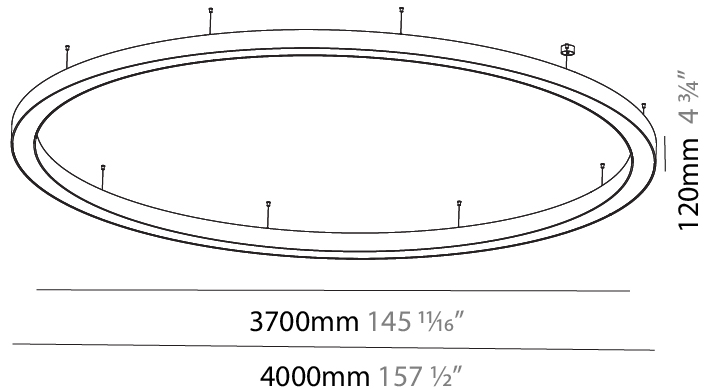

GENERAL

Series: Glorious
Subseries: Glorious
Brand: Prolicht
Division: Architectural
Mounting Type: Suspension
Mounting Location: Ceiling
Subcategory: Ambient

PHYSICAL

Shape: Round
Diameter (mm): 4000
Diameter (in): 157 1/2
Depth (mm): 120
Depth (in): 4 3/4
Max. Overall Height (mm): 2120
Max. Overall Height (in): 83 7/16
Light Distribution: Direct / Indirect
Weight (kg): 53.026
Weight (lbs): 116.66
Diffuser: PMMA - Opal or Micro-Prism
Fixture Finish: SSR / BKV / CWI / CRY / HAB / LAG / UFT / ITA / RUA / RUR / MIC / FTG / MYG / TWT / LOD / PUS / FRO / FUP / KIA / POP / BLS / SPG / MEY / GOH / GUM / CHC / COM / ABZ / JAG / OBR / MOS / ROR
Fixture Material: Aluminum

ELECTRICAL

Lamp Type: LED (Zhaga Standard)
Input Wattage (W): 300
Total Output Wattage (W): 240 / 192 (3500K)
Dimming: Non-Dimming / Phase Dimming (120Vac only) / 0-10V Dimming
Driver Included: Yes
Driver Location: Integrated
Driver Type: Constant Current - 120 / 277Vac
Driver Class: Class 2
Input Voltage (V): 120 - 277
Constant Current (MA): 350 / 1000 (3500K)

LED

Color Temperature (°K): 3000 / 3500 / 4000
Max. Delivered Lumen (lm): 18460 / 19110 / 19500 Direct / 12780 / 13230 / 13500 Indirect
CRI: >80 CRI
Efficiency (%): 70
Lamp Life (hrs): 50000

OPTICAL

RATINGS AND CERTIFICATIONS

Certified By: Certified for North American Standards
IP rating: IP20