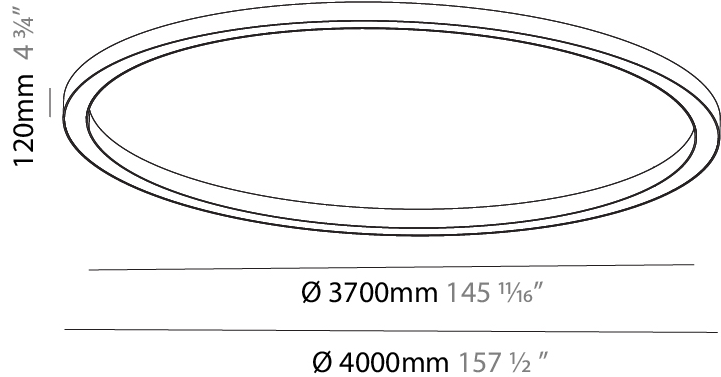

1. To build a product code in our configurator select the specify button on the base model # product page
2. To build a manual product code on this datasheet choose from the options listed below in blue font and add the suffix to the base model #

GENERAL

Series: Glorious
Subseries: Glorious
Brand: Prolicht
Division: Architectural
Mounting Type: Surface
Mounting Location: Ceiling
Subcategory: Ambient

PHYSICAL

Shape: Round
Diameter (mm): 4000
Diameter (in): 157 1/2
Height (mm): 120
Height (in): 4 3/4
Light Distribution: Direct
Weight (kg): 49.661
Weight (lbs): 109.25
Diffuser: PMMA - Opal
Fixture Finish: SSR / BKV / CWI / CRY / HAB / LAG / UFT / ITA / RUA / RUR / MIC / FTG / MYG / TWT / LOD / PUS / FRO / FUP / KIA / POP / BLS / SPG / MEY / GOH / GUM / CHC / COM / ABZ / JAG / OBR / MOS / ROR
Fixture Material: Aluminum

ELECTRICAL

Lamp Type: LED (Zhaga Standard)
Input Wattage (W): 200
Total Output Wattage (W): 160 / 128 (3500K)
Dimming: Non-Dimming / Phase Dimming (120Vac only) / 0-10V Dimming
Driver Included: Yes
Driver Location: Integrated
Driver Type: Constant Current - 120 / 277Vac
Driver Class: Class 2
Input Voltage (V): 120 - 277
Constant Current (MA): 350 / 1000 (3500K)

LED

Color Temperature (°K): 3000 / 3500 / 4000
Max. Delivered Lumen (lm): 18460 / 19110 / 19500
CRI: >80 CRI
Efficiency (%): 65
Lamp Life (hrs): 50000

OPTICAL

RATINGS AND CERTIFICATIONS

Certified By: Certified for North American Standards
IP rating: IP20