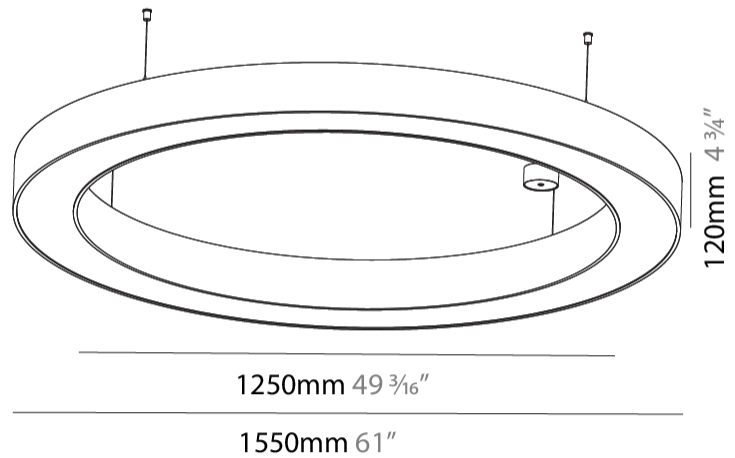

GENERAL

Series: Glorious
Subseries: Glorious
Brand: Prolight
Division: Architectural
Mounting Type: Suspension
Mounting Location: Ceiling
Subcategory: Ambient

PHYSICAL

Shape: Round
Diameter (mm): 1550
Diameter (in): 61
Height (mm): 120
Height (in): 4 ¾
Max. Overall Height (mm): 2120
Max. Overall Height (in): 83 ⅞
Light Distribution: Direct / Indirect
Weight (kg): 16.737
Weight (lbs): 36.90
Diffuser: PMMA - Opal or Micro-Prism
Fixture Finish: SSR / BKV / CWI / CRY / HAB / LAG / UFT / ITA / RUA / RUR / MIC / FTG / MYG / TWT / LOD / PUS / FRO / FUP / KIA / POP / BLS / SPG / MEY / GOH / GUM / CHC / COM / ABZ / JAG / OBR / MOS / ROR
Fixture Material: Aluminum

ELECTRICAL

Lamp Type: LED (Zhaga Standard)
Input Wattage (W): 110
Total Output Wattage (W): 88 / 70.4 (3500K)
Dimming: Non-Dimming / Phase Dimming (120Vac only) / 0-10V Dimming
Driver Included: Yes
Driver Location: Integrated
Driver Type: Constant Current - 120 / 277Vac
Driver Class: Class 2
Input Voltage (V): 120 - 277
Constant Current (MA): 350 / 700/800 (3500K)

LED

Color Temperature (°K): 3000 / 3500 / 4000
Max. Delivered Lumen (lm): 6920 / 7164 / 7310 Direct / 4530 / 4938 / 4790 Indirect
CRI: >80 CRI
Efficiency (%): 68
Lamp Life (hrs): 50000

OPTICAL

RATINGS AND CERTIFICATIONS

Certified By: Certified for North American Standards
IP rating: IP20