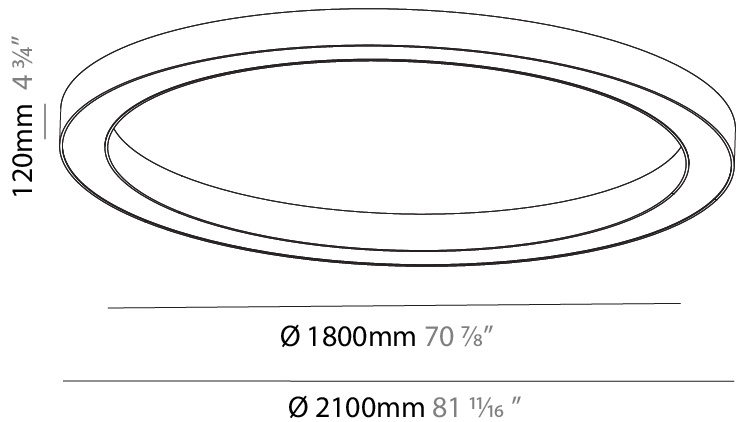

1. To build a product code in our configurator select the specify button on the base model # product page
2. To build a manual product code on this datasheet choose from the options listed below in blue font and add the suffix to the base model #

GENERAL

Series: Glorious
Subseries: Glorious
Brand: Prolicht
Division: Architectural
Mounting Type: Surface
Mounting Location: Ceiling
Subcategory: Ambient

PHYSICAL

Shape: Round
Diameter (mm): 2100
Diameter (in): 82 11/16
Height (mm): 120
Height (in): 4 3/4
Light Distribution: Direct
Weight (kg): 25.133
Weight (lbs): 55.29
Diffuser: PMMA - Opal
Fixture Finish: SSR / BKV / CWI / CRY / HAB / LAG / UFT / ITA / RUA / RUR / MIC / FTG / MYG / TWT / LOD / PUS / FRO / FUP / KIA / POP / BLS / SPG / MEY / GOH / GUM / CHC / COM / ABZ / JAG / OBR / MOS / ROR
Fixture Material: Aluminum

ELECTRICAL

Lamp Type: LED (Zhaga Standard)
Input Wattage (W): 101
Total Output Wattage (W): 84 / 67.2 (3500K)
Dimming: Non-Dimming / Phase Dimming (120Vac only) / 0-10V Dimming
Driver Included: Yes
Driver Location: Integrated
Driver Type: Constant Current - 120 / 277Vac
Driver Class: Class 2
Input Voltage (V): 120 - 277
Constant Current (mA): 350 / 700 (3500K)

LED

Color Temperature (°K): 3000 / 3500 / 4000
Max. Delivered Lumen (lm): 9690 / 10035 / 10240
CRI: >80 CRI
Efficiency (%): 65
Lamp Life (hrs): 50000

OPTICAL

RATINGS AND CERTIFICATIONS

Certified By: Certified for North American Standards
IP rating: IP20