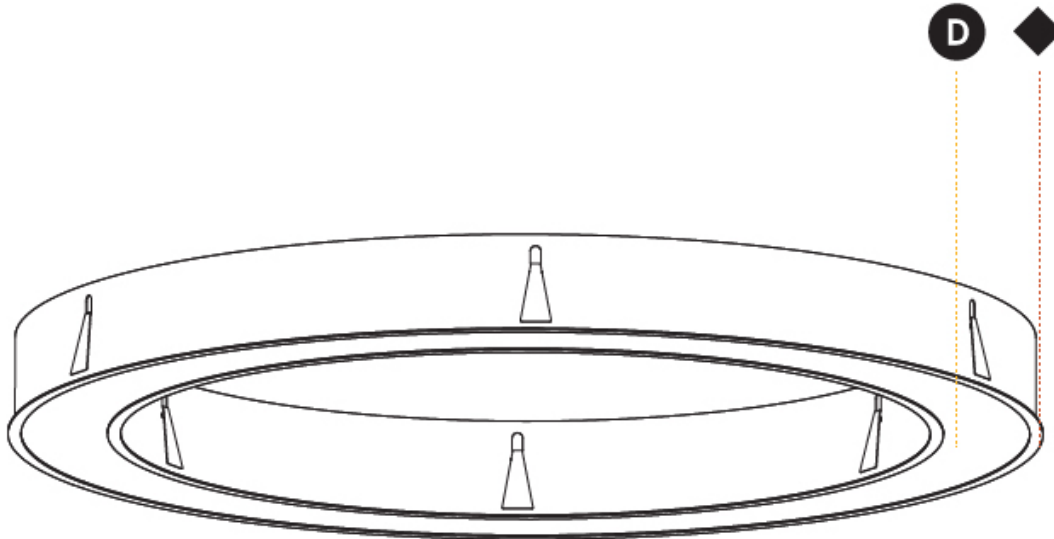

PROJECT	
TYPE	
SPECIFIER	
QUANTITY	
DATE	

Ø 1228mm 48 3/8"

Ø 1570mm 61 13/16"

1560mm x 1240mm
61 7/16" x 48 13/16"

120mm
4 3/4"

10 - 15mm
3/8" - 9/16"

A37502-

PROJECT	_____
TYPE	_____
SPECIFIER	_____
QUANTITY	_____
DATE	_____