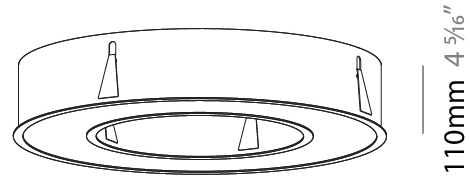

GENERAL

Series: Glorious
Subseries: Glorious
Brand: Prolicht
Division: Architectural
Mounting Type: Recessed
Mounting Location: Ceiling
Subcategory: Ambient

PHYSICAL

Shape: Round
Diameter (mm): 770
Diameter (in): 30 ⁵/₁₆
Height (mm): 110
Height (in): 4 ⁵/₁₆
Min. Recessing Depth (mm): 120
Min. Recessing Depth (in): 4 ³/₄
Light Distribution: Direct
Weight (kg): 9.285
Weight (lbs): 20.47
Diffuser: PMMA - Opal or Micro-Prism
Fixture Finish: SSR / BKV / CWI / CRY / HAB / LAG / UFT / ITA / RUA / RUR / MIC / FTG / MYG / TWT / LOD / PUS / FRO / FUP / KIA / POP / BLS / SPG / MEY / GOH / GUM / CHC / COM / ABZ / JAG / OBR / MOS / ROR
Fixture Material: Aluminum
Cut-out Measurements: 760mm / 29 15/16" x 440mm / 17 5/16"

ELECTRICAL

Lamp Type: LED (Zhaga Standard)
Input Wattage (W): 30
Total Output Wattage (W): 24 / 19.2 (3500K)
Dimming: Non-Dimming / Phase Dimming (120Vac only) / 0-10V Dimming
Driver Included: Yes
Driver Location: Integrated
Driver Type: Constant Current - 120 / 277Vac
Driver Class: Class 2
Input Voltage (V): 120 - 277
Constant Current (MA): 350 / 600 (3500K)

LED

Color Temperature (°K): 3000 / 3500 / 4000
Max. Delivered Lumen (lm): 2770 / 2862 / 2920
CRI: >80 CRI
Efficiency (%): 65
Lamp Life (hrs): 50000

OPTICAL

RATINGS AND CERTIFICATIONS

Certified By: Certified for North American Standards
IP rating: IP20

Ø 428mm 16 7/8"

Ø 770mm 30 5/16"

110mm 4 5/16"

760mm x 440mm
29 15/16" x 17 5/16"

120mm
4 3/4"

10 - 15mm
3/8" - 9/16"